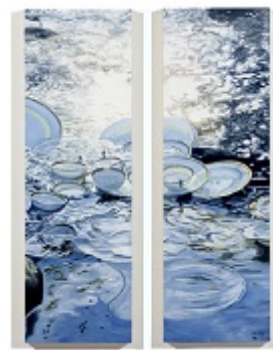

Click on image to view larger.

China Clamor
Oil on canvas
32" x 46", 2013

Crystal IV
Oil on canvas
24" x 20", 2013

Plates in the River - July
Oil on canvas
12" x 16", 2014

Porcelain Pile
Oil on canvas
44" x 44", 2013

Floating Plates II
Oil on canvas
20" x 30", 2014

Plates in the River-August
Oil on canvas
12" x 16", 2014

Divided River
Oil on canvas
47" x 30", 2013

Piled Porcelain
Oil on canvas
46" x 46", 2015

Plates 1
Oil on linen
10" x 10", 2014